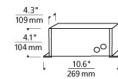

Specifications

COLOR	N/A
BODY FINISH	N/A
WATTAGE	75W
DIMMER	Low Voltage Magnetic
DIMENSIONS	10.6"L x 4.1"W x 4.3"H
BULB	N/A

CLICK TO VIEW PRODUCT

Notes: