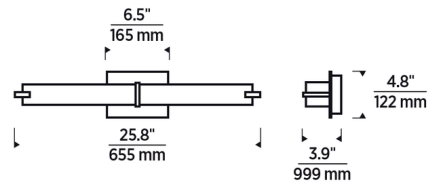

CLICK TO VIEW PRODUCT

Notes: