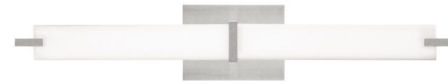

By Visual Comfort Modern

Description

The Metro Bathroom Vanity Light offers a clean, modern look that complements any bathroom or vanity area. Sleek metal accents at both ends of the light bar complement the clean form. LED light passes through the acrylic diffusers, providing soft ambient illumination. 120V: TRIAC and ELV dimmable. 277V: 0-10V dimmable.

Specifications

COLOR White Glass
BODY FINISH Satin Nickel
WATTAGE 25W
DIMMER Low Voltage Electronic
DIMENSIONS 25.8"W x 4.8"H x 3.9"D
INTEGRATED LED MODULE 1 x LED/25W/120V LED
COUNTRY OF ORIGIN China

Technical Information

LAMP LIFE 50000 hours
COLOR RENDERING 90 CRI
LAMP COLOR 3000K
LUMENS/WATT 45.96
LUMINOUS FLUX 1149 lumens

Shown in satin nickel / white glass

CLICK TO VIEW PRODUCT

Notes: