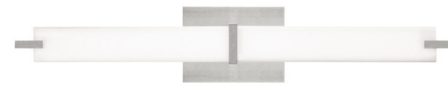

Lightology

lightology.com
866-954-4489
12-31-25

Project: _____

Company: _____

Location: _____ Fixture Type: _____

SPEC #: **TLG66859**

Approved On: _____ Approved By: _____

Metro Bathroom Vanity Light

By Visual Comfort Modern

Description

The Metro Bathroom Vanity Light offers a clean, modern look that complements any bathroom or vanity area. Sleek metal accents at both ends of the light bar complement the clean form. LED light passes through the acrylic diffusers, providing soft ambient illumination. 120V: TRIAC and ELV dimmable. 277V: 0-10V dimmable.

Specifications

COLOR . . . . . White Glass
BODY FINISH . . . . . Satin Nickel
WATTAGE 25W
DIMMER . . . . . Low Voltage Electronic
DIMENSIONS . . . . . 25.8"W x 4.8"H x 3.9"D
INTEGRATED LED MODULE . . . . . 1 x LED/25W/120V LED
COUNTRY OF ORIGIN . . . . . China

Technical Information

LAMP LIFE . . . . . 50000 hours
COLOR RENDERING . . . . . 90 CRI
LAMP COLOR 3000K
LUMENS/WATT 45.96
LUMINOUS FLUX . . . . . 1149 lumens

Shown in satin nickel / white glass