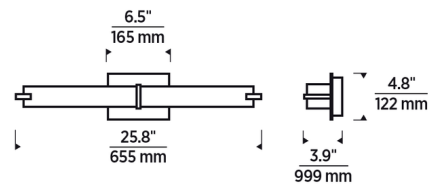

CLICK TO VIEW PRODUCT

Notes: