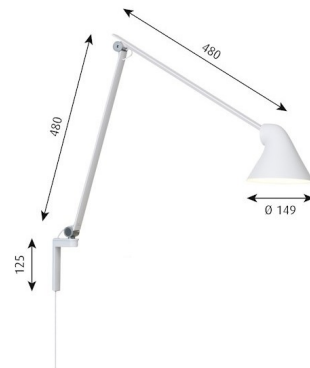

CLICK TO VIEW PRODUCT

Notes: