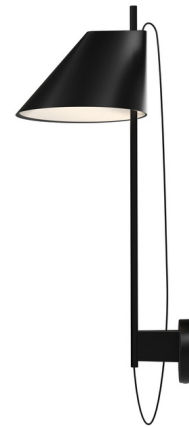

Description

The Yuh Wall Sconce, designed by Gam Fratesi, is inspired by classic geometric shapes combined into a simplistic style. The angle of the shade can be adjusted to optimize light distribution. A slim opening in the top of the shade provides soft, ambient upward illumination. A mechanical system provides great freedom of movement, so the light can always be set in the ideal position. Available in all Black, all White, Black with a Brass stem, or White with a Brass stem. UL listed.

Specifications

COLOR	N/A
BODY FINISH	Black
WATTAGE	10W
DIMMER	Included
DIMENSIONS	7.9"W x 24.6"H x 11.7"D
INTEGRATED LED MODULE	1 x LED/10W/120V LED

Technical Information

PRODUCT DIMENSIONS	Backplate: 7"
LAMP COLOR	2700K
LUMENS/WATT	44.60
LUMINOUS FLUX	446 lumens