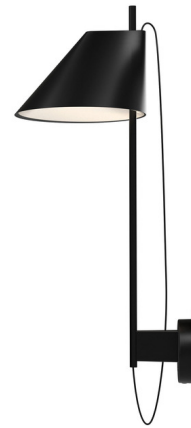

By Louis Poulsen

Description

The Yuh Wall Sconce, designed by Gam Fratesi, is inspired by classic geometric shapes combined into a simplistic style. The angle of the shade can be adjusted to optimize light distribution. A slim opening in the top of the shade provides soft, ambient upward illumination. A mechanical system provides great freedom of movement, so the light can always be set in the ideal position. Available in all Black, all White, Black with a Brass stem, or White with a Brass stem. UL listed.

Specifications

COLOR	N/A
BODY FINISH	Black
WATTAGE	10W
DIMMER	Included
DIMENSIONS	7.9"W x 24.6"H x 11.7"D
INTEGRATED LED MODULE	1 x LED/10W/120V LED

Technical Information

PRODUCT DIMENSIONS	Backplate: 7"
LAMP COLOR	2700K
LUMENS/WATT	44.60
LUMINOUS FLUX	446 lumens