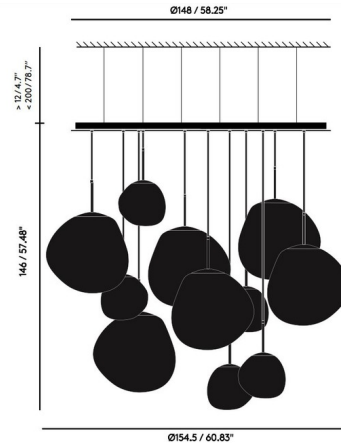

Description

The Melt Mega Multi Light Pendant is obsessed with the idea of creating an imperfect, organic and naturalistic lighting object. Melt is evocative of molten glass, the interior of a melting glacier, or images of deep space. It features an arrangement of 11 pendants in varying sizes to create a truly fascinating piece.

Shown in silver / silver

Specifications

COLOR Silver
BODY FINISH Silver
WATTAGE 66W
DIMMER Standard 120V
DIMENSIONS 60.64"W x 78.7"H x 57.48"D
INTEGRATED LED MODULE 11 x LED/6W/120V LED

Technical Information

PRODUCT DIMENSIONS Cord Length: 98.4"

CLICK TO VIEW PRODUCT

Notes: