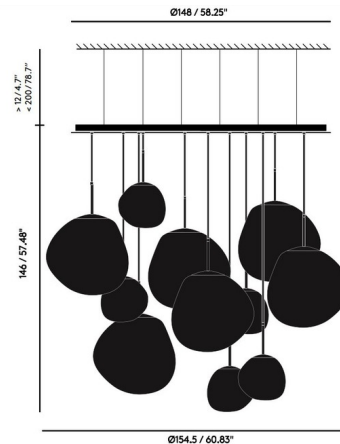

By Tom Dixon

Description

The Melt Mega Multi Light Pendant is obsessed with the idea of creating an imperfect, organic and naturalistic lighting object. Melt is evocative of molten glass, the interior of a melting glacier, or images of deep space. It features an arrangement of 11 pendants in varying sizes to create a truly fascinating piece.

Shown in silver / silver

Specifications

COLOR Silver
BODY FINISH Silver
WATTAGE 66W
DIMMER Standard 120V
DIMENSIONS 60.64"W x 78.7"H x 57.48"D
INTEGRATED LED MODULE 11 x LED/6W/120V LED

Technical Information

PRODUCT DIMENSIONS Cord Length: 98.4"

CLICK TO VIEW PRODUCT

Notes: