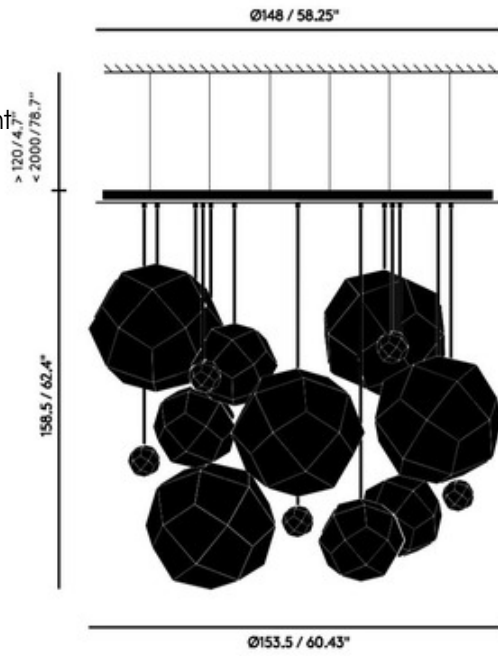

Etch Mega Multi Light Pendant

Description:

Etch Mega Multi Light Pendant designed by Tom Dixon, offers a bold, geodesic design featuring a cluster of 16 pendants in varying sizes composed of metal sheets with a detailed pattern which casts a mass of intricate shadows when lit. Available finished in Brass. UL and CUL listed.

Shown in: Brass

List Price: \$17531.25
 Our Price: \$14025.00

Shade Color: N/A
 Body Finish: Brass
 Lamp: 11 x A19/Medium (E26)/43W/120V Incandescent
 11 x A19/Medium (E26)/120V LED
 5 x G9/Candelabra (E12)/25W/120V Incandescent
 Wattage: 598W
 Dimmer: Incandescent
 Dimensions: 62.22"L x 60.25"W