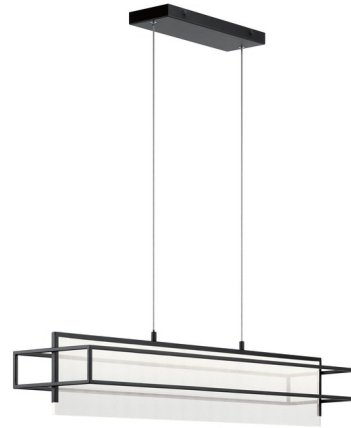

Lightology

lightology.com
866-954-4489
04-13-26

Project: _____

Company: _____

Location: _____ Fixture Type: _____

SPEC #: **ELN668788**

Approved On: _____ Approved By: _____

Vega Linear Pendant

By Elan

Description

The Vega Linear Pendant features an open geometric look with a Matte Black or White finish and a Clear acrylic light panel with a screen pattern. ETL listed.

Shown in matte black / clear

Specifications

COLOR Clear
BODY FINISH Matte Black
WATTAGE 32W
DIMMER Low Voltage Electronic
DIMENSIONS 38"L x 8"W x 8"H
INTEGRATED LED MODULE 1 x LED/32W/120V LED

Technical Information

COLOR RENDERING 90 CRI
LAMP COLOR 3000K
LUMENS/WATT 80.94
LUMINOUS FLUX 2590 lumens