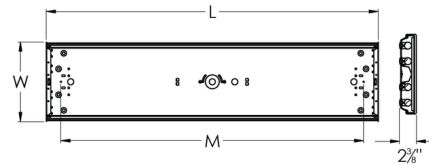

### Description

The Narrow Wrap Linear Ceiling Flush Light brings a clean look to your interior space. The smooth frame holds an acrylic diffuser that casts a wide swath of light across your room.

Shown in white / prismatic

Lamp	L	W	D	M
2 - F17T8	24"	7"	2-3/8"	19-3/4"
2 - F32T8	48"	7"	2-3/8"	43-3/4"

### Specifications

COLOR . . . . . Prismatic  
 BODY FINISH . . . . . White  
 WATTAGE . . . . . 34W  
 DIMMER . . . . . Not Dimmable  
 DIMENSIONS . . . . . 24"L x 7"W x 2.375"H  
 BULB NOT INCLUDED . . . . . 2 x T8/T8 Bipin (G13)/17W/120V Fluorescent