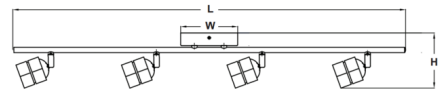

Shown in satin nickel

L W H  
36-5/8" 5-1/4" 5-5/8"

### Specifications

COLOR	N/A
BODY FINISH	Satin Nickel
WATTAGE	26W
DIMMER	Standard 120V
DIMENSIONS	36.58"L x 5.25"W x 5.625"H
INTEGRATED LED MODULE	4 x LED/6.5W/120V LED
COUNTRY OF ORIGIN	China