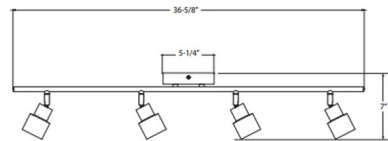

Description

The Chappelle Fixed Rail Adjustable Ceiling Light is a decorative dimmable fixed rail fixture that includes reliable high-performance LEDs. Features Satin Nickel finished heads that swivel and pivot to direct light where needed and remain cool to the touch when lit. Applications that this fixture could fit well include: kitchens, retail environments, and anywhere that needs highlighted illumination. Can be mounted on wall or ceiling. Energy Star qualified. ETL listed for damp locations.

Shown in satin nickel

Specifications

COLOR	N/A
BODY FINISH	Satin Nickel
WATTAGE	26W
DIMMER	Low Voltage Electronic
DIMENSIONS	36.58"L x 5.25"W x 7"H
INTEGRATED LED MODULE	4 x LED/6.5W/120V LED

Technical Information