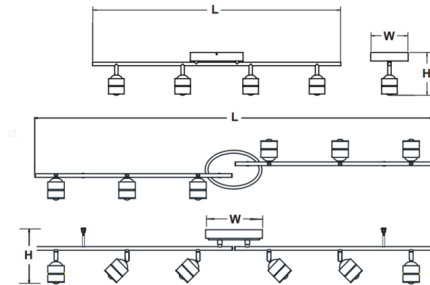

Lightology

lightology.com
866-954-4489
06-19-26

Project: _____
Company: _____
Location: _____ Fixture Type: _____
SPEC #: **AFX668829**
Approved On: _____ Approved By: _____

Core Wall / Ceiling Fixed Rail Kit with Adjustable Heads By AFX

Description

Fill your favorite indoor space with delightful rays of warm, ambient light courtesy of the Core Fixed Rail Light. This overhead light boasts a sleek finish, strong steel base, and clear prismatic acrylic diffusers, making it ideal for a modern, forward-thinking design scheme. Boasting LED power and heads that swivel and pivot, this modern light fixture is powerful enough to shine light to all corners of your space. Use this light to make your home brighter and more inviting. Can be installed on the wall or ceiling. Dimmable with TRIAC and ELV dimmers.

Specifications

COLOR	Clear
BODY FINISH	Satin Nickel
WATTAGE	26W
DIMMER	Standard 120V
DIMENSIONS	36.375"W x 6.25"H x 5.375"D
INTEGRATED LED MODULE	4 x LED/6.5W/120V LED
COUNTRY OF ORIGIN	China

Technical Information

PRODUCT DIMENSIONS	Canopy: Round, 5.25" Dia x 1.75"H
LAMP LIFE	50000 hours
COLOR RENDERING	90 CRI
LAMP COLOR	3000K
LUMENS/WATT	276.92
LUMINOUS FLUX	1800 lumens

Shown in satin nickel / clear

CLICK TO VIEW PRODUCT

Notes: