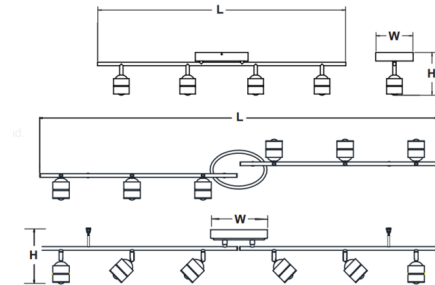

Lightology

lightology.com
866-954-4489
05-24-26

Project: _____

Company: _____

Location: _____ Fixture Type: _____

SPEC #: **AFX668830**

Approved On: _____ Approved By: _____

Core Wall / Ceiling Fixed Rail Kit with Adjustable Heads

By AFX

Description

Fill your favorite indoor space with delightful rays of warm, ambient light courtesy of the Core Fixed Rail Light. This overhead light boasts a sleek finish, strong steel base, and clear prismatic acrylic diffusers, making it ideal for a modern, forward-thinking design scheme. Boasting LED power and heads that swivel and pivot, this modern light fixture is powerful enough to shine light to all corners of your space. Use this light to make your home brighter and more inviting. Can be installed on the wall or ceiling. Dimmable with TRIAC and ELV dimmers.

Specifications

COLOR	Clear
BODY FINISH	Satin Nickel
WATTAGE	39W
DIMMER	Standard 120V
DIMENSIONS	55.125"W x 7.5"H x 5.25"D
INTEGRATED LED MODULE	6 x LED/6.5W/120V LED
COUNTRY OF ORIGIN	China

Technical Information

LAMP LIFE	50000 hours
COLOR RENDERING	90 CRI
LAMP COLOR	3000K
LUMENS/WATT	400.00
LUMINOUS FLUX	2600 lumens

Shown in satin nickel / clear

CLICK TO VIEW PRODUCT

Notes: