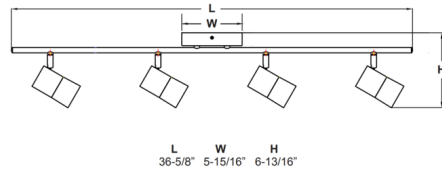

CLICK TO VIEW PRODUCT

Notes: