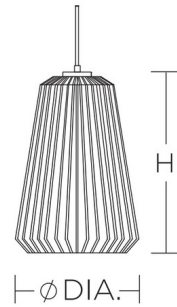

Lightology

lightology.com
866-954-4489
04-27-26

Project: _____

Company: _____

Location: _____ Fixture Type: _____

SPEC #: **AFX668838**

Approved On: _____ Approved By: _____

Isla Pendant By AFX

Description

The Isla Pendant offers a simple clean and contemporary design with hand-blown frosted ribbed White glass with White finish and is suspended with 8 foot adjustable cord with a twist lock strain relief for easy adjustment. Glass can be raised for easy re-lamping. Open at bottom.

Shown in white / white

DIA. H
11" 16"

Specifications

COLOR	White
BODY FINISH	White
WATTAGE	9W
DIMMER	Standard 120V
DIMENSIONS	112"L x 11"W x 16"H
BULB NOT INCLUDED	1 x A19/Medium (E26)/9W/120V LED

Technical Information

PRODUCT DIMENSIONS	Adjustable Cable Length: 96"
--------------------	------------------------------

CLICK TO VIEW PRODUCT

Notes: