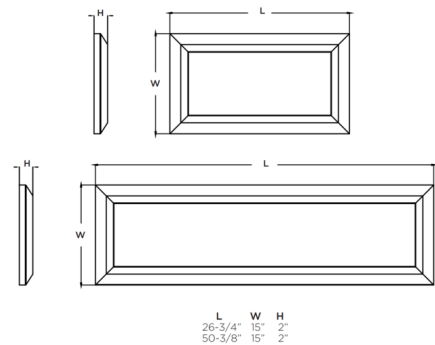

CLICK TO VIEW PRODUCT

Notes: