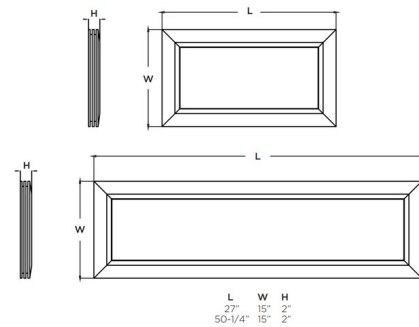

CLICK TO VIEW PRODUCT

Notes: