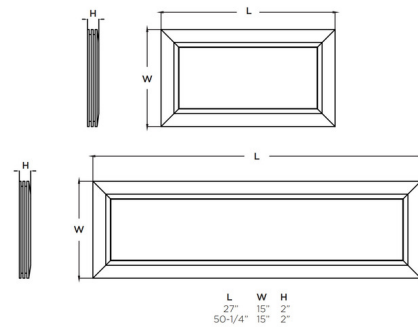

Description

The Sloane Linear Ceiling Light is a low profile, clean appearance, surface mounted fixture that provides a wide distribution of light. Low profile extruded metal frame with a white acrylic diffuser. TRIAC and ELV dimming. Note: The 27 inch size is not available in Satin Nickel.

Shown in satin nickel / white

Specifications

COLOR White
 BODY FINISH Satin Nickel
 WATTAGE 39W
 DIMMER Standard 120V
 DIMENSIONS 50.5"L x 15"W x 2"H
 INTEGRATED LED MODULE 1 x LED/39W/120V LED
 COUNTRY OF ORIGIN China