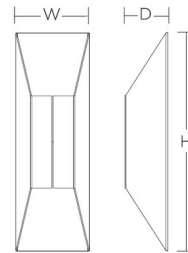

By AFX

Description

The Summit Wall Sconce has a modern design that features indirect light and wall wash effect. Open at the top and bottom for wall wash effect. Ideal use in hallways, entrances or anywhere general lighting is needed.

Shown in black / gold

H W D
14" 5" 3"

Specifications

COLOR N/A
 BODY FINISH Black / Gold
 WATTAGE 20W
 DIMMER Low Voltage Electronic
 DIMENSIONS 5"W x 14"H x 3"D
 INTEGRATED LED MODULE 1 x LED/20W/120V LED