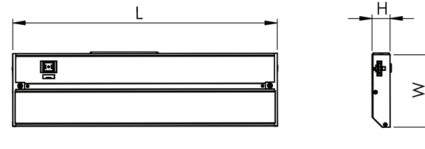

CLICK TO VIEW PRODUCT

Notes: