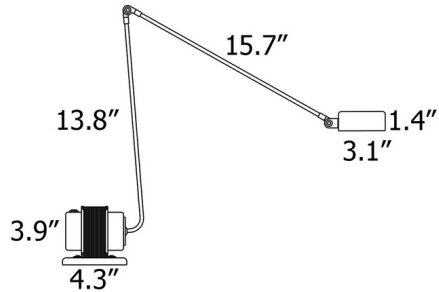

CLICK TO VIEW PRODUCT

Notes: