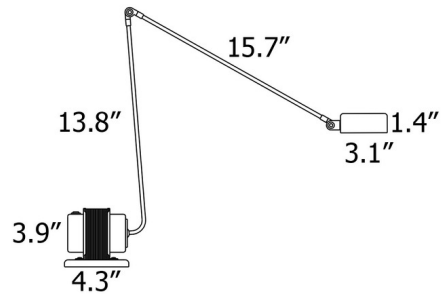

### Specifications

COLOR	N/A
BODY FINISH	Brushed Nickel
WATTAGE	9W
DIMMER	Included
DIMENSIONS	18.89"W x 13.77"H x 4.33"D
INTEGRATED LED MODULE	1 x LED/9W/120V LED
COUNTRY OF ORIGIN	Italy