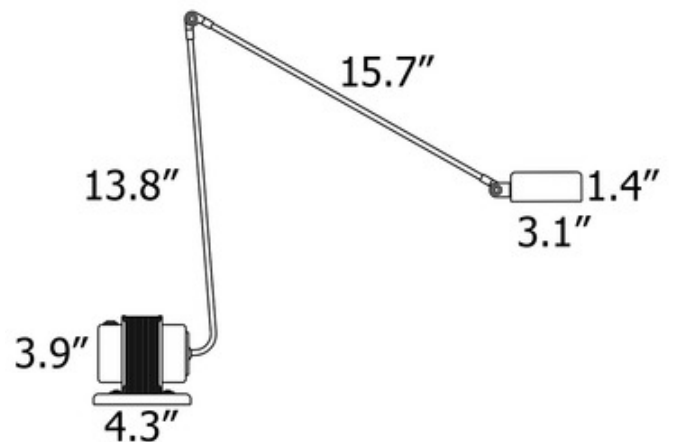

Technical Information

LUMINOUS FLUX	840 lumens
LUMENS/WATT	105.00
LAMP COLOR	3000 K

ITEM NUMBER

LUM669069

COMPANY

PROJECT

FIXTURE TYPE

APPROVED BY

DATE