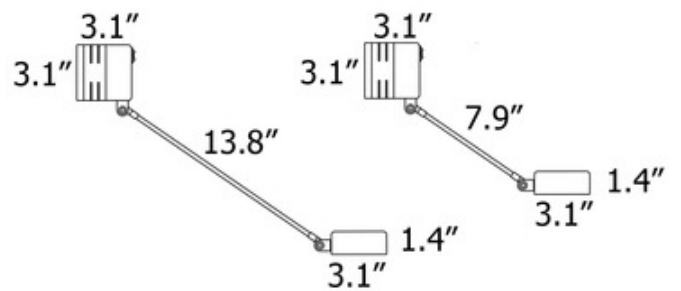

DESIGNER Tommaso Cimini
BRAND Lumina Italia

DESCRIPTION

The Daphine Wall Light features an articulated arm and 360 degree rotatable head. Available in a variety of colors and finishes with a 7.9 or 13.8 inch arm length. On/Off switch on fixture. Note: Canopy is less than 4 inch square and does not mount to a standard junction box.

Shown in: Brushed Nickel

SHADE COLOR	N/A
BODY FINISH	Brushed Nickel
WATTAGE	5W
DIMMER	N/A
DIMENSIONS	3.15"W x 3.15"H x 7.87"D
INTEGRATED LED MODULE	
LAMP	1 x LED/5W/120V LED
<i>Technical Information</i>	
LUMINOUS FLUX	426 lumens
LUMENS/WATT	85.20
LAMP COLOR	3000K
SPEC #	LUM669087