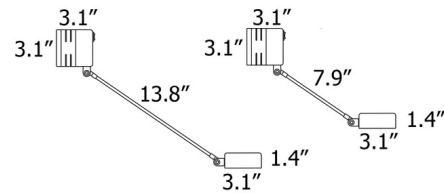

### Description

The Daphine Wall Light features an articulated arm and 360 degree rotatable head. Available in a variety of colors and finishes with a 7.9 or 13.8 inch arm length. On/Off switch on fixture. Note: Canopy is less than 4 inch square and does not mount to a standard junction box.

### Specifications

COLOR	N/A
BODY FINISH	Brushed Nickel
WATTAGE	5W
DIMMER	N/A
DIMENSIONS	3.15"W x 3.15"H x 7.87"D
INTEGRATED LED MODULE	1 x LED/5W/120V LED
COUNTRY OF ORIGIN	Italy