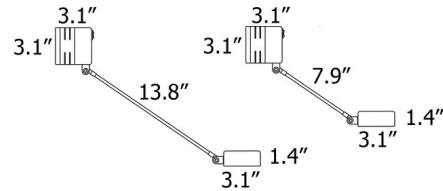

By Lumina Italia

Description

The Daphine Wall Light features an articulated arm and 360 degree rotatable head. Available in a variety of colors and finishes with a 7.9 or 13.8 inch arm length. On/Off switch on fixture. Note: Canopy is less than 4 inch square and does not mount to a standard junction box.

Shown in brushed nickel

Specifications

COLOR	N/A
BODY FINISH	Brushed Nickel
WATTAGE	5W
DIMMER	N/A
DIMENSIONS	3.15"W x 3.15"H x 7.87"D
INTEGRATED LED MODULE	1 x LED/5W/120V LED
COUNTRY OF ORIGIN	Italy

Technical Information