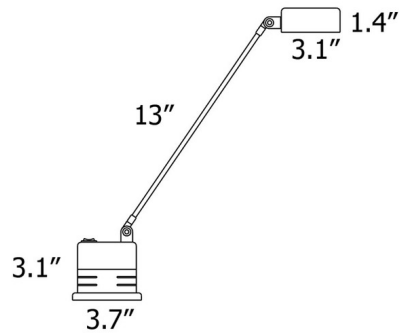

CLICK TO VIEW PRODUCT

Notes: