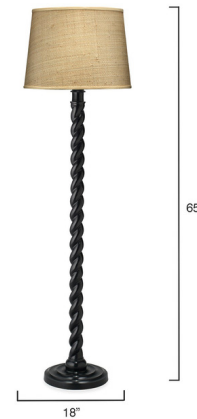

## Barley Twist Floor Lamp

By Jamie Young Company

### Description

Barley Twist Floor Lamp is inspired by the wood workers of Belgium and Holland. The piece is both traditional and modern. Features a black cast metal body with a raffia shade. Comes with a 10 foot cord.

### Specifications

COLOR	N/A
BODY FINISH	Natural
WATTAGE	150W
DIMMER	Included
DIMENSIONS	18"W x 66.5"H
BULB NOT INCLUDED	1 x A19 3-Way/Medium (E26)/150W/120V Incandescent
OTHER BULB OPTIONS	1 x A19 3-Way/Medium (E26)/120V LED