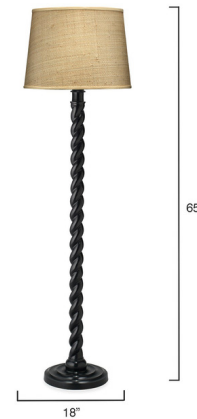

Lightology

lightology.com
866-954-4489
07-06-26

Project: _____

Company: _____

Location: _____ Fixture Type: _____

SPEC #: **JYC669128**

Approved On: _____ Approved By: _____

Barley Twist Floor Lamp

By Jamie Young Company

Description

Barley Twist Floor Lamp is inspired by the wood workers of Belgium and Holland. The piece is both traditional and modern. Features a black cast metal body with a raffia shade. Comes with a 10 foot cord.

Shown in natural

Specifications

COLOR	N/A
BODY FINISH	Natural
WATTAGE	150W
DIMMER	Included
DIMENSIONS	18"W x 66.5"H
BULB NOT INCLUDED	1 x A19 3-Way/Medium (E26)/150W/120V Incandescent
OTHER BULB OPTIONS	1 x A19 3-Way/Medium (E26)/120V LED