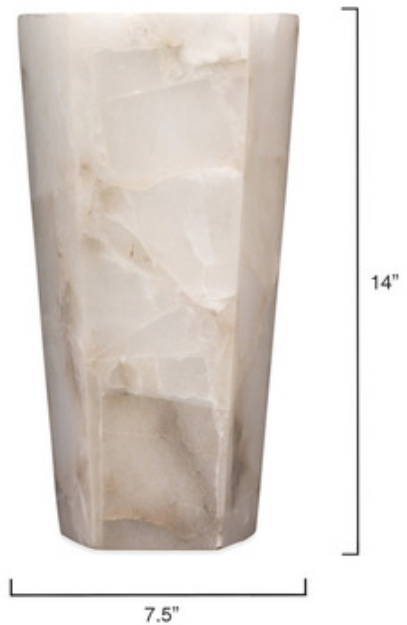

**BRAND**

Jamie Young Company

**DESCRIPTION**

Borealis Hexagon Wall Light has the cool luminosity of an Arctic evening. With its organic alabaster cut pieces, this hand-made sculpture is perfect in any room of your home. ADA compliant.

<b>SHADE COLOR</b>	N/A
<b>BODY FINISH</b>	Alabaster
<b>WATTAGE</b>	40W
<b>DIMMER</b>	Standard 120V
<b>DIMENSIONS</b>	7.5"W x 13.5"H x 4"D
<b>BULB NOT INCLUDED</b>	
<b>LAMP</b>	1 x B10/Candelabra (E12)/40W/120V Incandescent