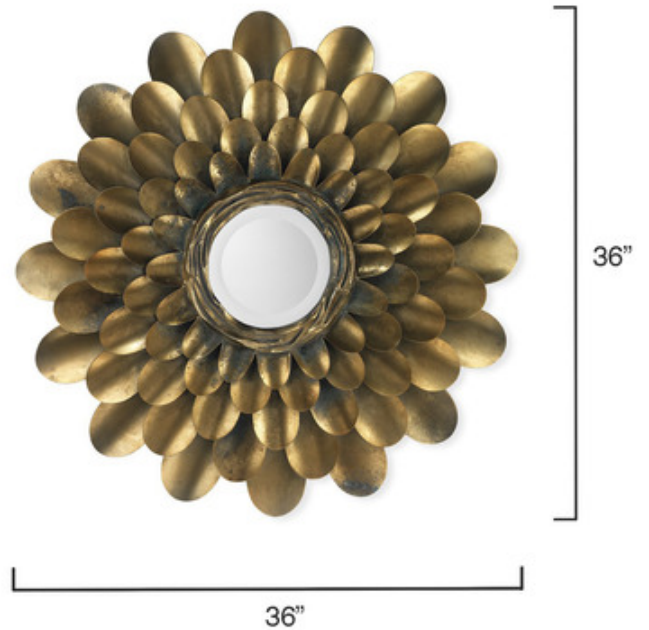

COMPANY

PROJECT

FIXTURE TYPE

APPROVED BY

DATE