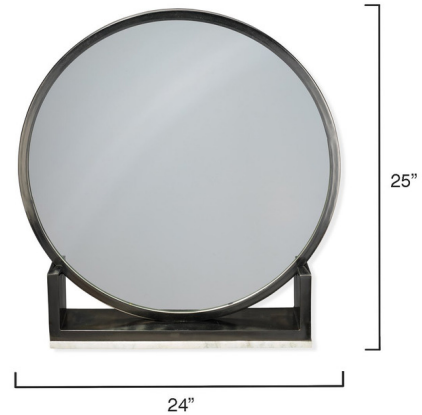

## Odyssey Standing Mirror By Jamie Young Company

### Description

Odyssey Standing Mirror features a modern twist on an elegant vanity mirror that embraces simple lines in an antique brass finish and is delicately accented with a thin strip of white marble to ground this sophisticated design.

### Specifications

COLOR	N/A
BODY FINISH	Antique Brass
WATTAGE	N/A
DIMMER	N/A
DIMENSIONS	24"W x 25"H x 4.5"D
BULB	N/A

CLICK TO VIEW PRODUCT

Notes: