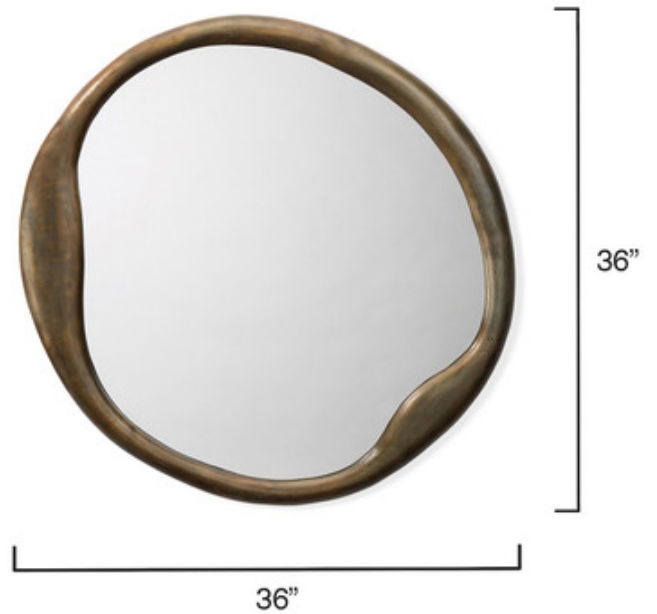

BRAND

Jamie Young Company

DESCRIPTION

Organic Mirror features an imperfect round shape paired with an unrefined finish that creates an unexpected mirror that embraces nature. Available in antique iron or antique brass. Hanging hardware included. ADA compliant.

Shown in: Antique Iron

COLOR	N/A
BODY FINISH	Antique Iron
WATTAGE	N/A
DIMMER	N/A
DIMENSIONS	36"W x 36"H x 1.25"D
LAMP	N/A

SPEC #

JYC669269

COMPANY

PROJECT

FIXTURE TYPE

APPROVED BY