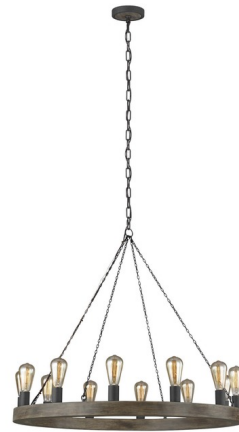

# Lightology

lightology.com  
866-954-4489  
04-24-26

Project: \_\_\_\_\_

Company: \_\_\_\_\_

Location: \_\_\_\_\_ Fixture Type: \_\_\_\_\_

SPEC #: **VCS669303**

Approved On: \_\_\_\_\_ Approved By: \_\_\_\_\_

### Description

The industrial-inspired, minimalist silhouette of the Avenir Chandelier is rustic yet refined, evoking Old World beauty with a two-toned finish of Weathered Oak Wood on a painted frame paired with Antique Forged Iron socket cups and chain. Available with twelve or twenty lights. Canopy: 5.5 inch diameter.

Shown in antique forged iron

### Specifications

COLOR	N/A
BODY FINISH	Antique Forged Iron
WATTAGE	900W
DIMMER	Standard 120V
DIMENSIONS	96.625"L x 36"W x 32"H
BULB NOT INCLUDED	12 x Edison/Medium (E26)/75W/120V Incandescent
OTHER BULB OPTIONS	Edison/Medium (E26)/120V LED
COUNTRY OF ORIGIN	China