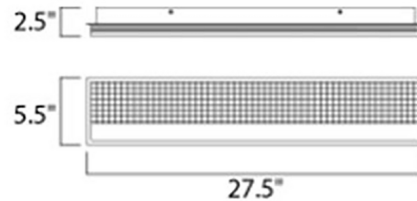

Description

The Sparkler Bathroom Vanity Light feature thousands of miniature crystals that are embedded into a sheet of Clear acrylic. When illuminated by the LED mounted in the Polished Chrome frame the Gemite glistens like the stars in a galaxy. With the added downlight you get both glamour and ample lighting. ADA compliant. ETL listed. Suitable for damp locations. Dimmable with Triac dimmer.

Shown in polished chrome / gemite

Specifications

COLOR	Gemite
BODY FINISH	Polished Chrome
WATTAGE	31W
DIMMER	Low Voltage Electronic
DIMENSIONS	27.5"W x 5.5"H x 2.5"D
INTEGRATED LED MODULE	1 x LED/31W/120V LED

Technical Information

LAMP LIFE	25000 hours
COLOR RENDERING	90 CRI
LAMP COLOR	3000K
LUMENS/WATT	70.00
LUMINOUS FLUX	2170 lumens

CLICK TO VIEW PRODUCT

Notes: