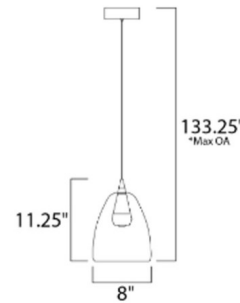

CLICK TO VIEW PRODUCT

Notes: