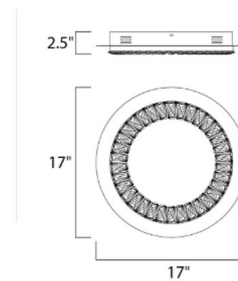

Description

The Charm Semi Flush Ceiling Light will add glamour to a variety of decors. Features a ring of beveled Crystals that are mounted into a Polished Chrome band. ETL listed for damp location. Dimmable with Triac dimmer.

Shown in polished chrome / crystal

Specifications

COLOR	Crystal
BODY FINISH	Polished Chrome
WATTAGE	31W
DIMMER	Standard 120V
DIMENSIONS	17"W x 2.5"H
INTEGRATED LED MODULE	1 x LED/31W/120V LED

Technical Information