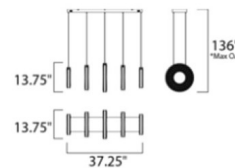

### Specifications

COLOR	Crystal
BODY FINISH	Polished Chrome
WATTAGE	46W
DIMMER	Low Voltage Electronic
DIMENSIONS	20.5"W x 11.75"H x 11.75"D
INTEGRATED LED MODULE	1 x LED/46W/120V LED

### Technical Information

PRODUCT DIMENSIONS	Min/Max Overall Height: 20.25" – 136"
LAMP LIFE	25000 hours
COLOR RENDERING	.90 CRI
LAMP COLOR	.3000K
LUMENS/WATT	69.39
LUMINOUS FLUX	3192 lumens

Shown in polished chrome / crystal