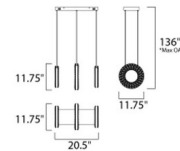

### Description

The Charm Linear Pendant will add glamour to a variety of decors. Features rings of beveled Crystals that are mounted to a Polished Chrome band and suspended from cables as if they were floating in air. Multiple size rings mounted in descending order create a unique and brilliant light form which is sure to be the focal point of the room. Available with three or five rings. Suspension cables adjustable at the time of installation. Dimmable with LED compatible dimmer. ETL listed.

### Specifications

COLOR	Crystal
BODY FINISH	Polished Chrome
WATTAGE	46W
DIMMER	Low Voltage Electronic
DIMENSIONS	20.5"W x 11.75"H x 11.75"D
INTEGRATED LED MODULE	1 x LED/46W/120V LED

### Technical Information

PRODUCT DIMENSIONS	Min/Max Overall Height: 20.25" – 136"
LAMP LIFE	25000 hours
COLOR RENDERING	.90 CRI
LAMP COLOR	.3000K
LUMENS/WATT	69.39
LUMINOUS FLUX	3192 lumens

Shown in polished chrome / crystal