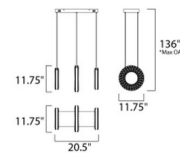

### Description

The Charm Linear Pendant will add glamour to a variety of decors. Features rings of beveled Crystals that are mounted to a Polished Chrome band and suspended from cables as if they were floating in air. Multiple size rings mounted in descending order create a unique and brilliant light form which is sure to be the focal point of the room. Available with three or five rings. Suspension cables adjustable at the time of installation. Dimmable with LED compatible dimmer. ETL listed.

### Specifications

COLOR	Crystal
BODY FINISH	Polished Chrome
WATTAGE	46W
DIMMER	Low Voltage Electronic
DIMENSIONS	20.5"W x 11.75"H x 11.75"D
INTEGRATED LED MODULE	1 x LED/46W/120V LED

### Technical Information

PRODUCT DIMENSIONS	Min/Max Overall Height: 20.25" – 136"
LAMP LIFE	25000 hours
COLOR RENDERING	.90 CRI
LAMP COLOR	.3000K
LUMENS/WATT	69.39
LUMINOUS FLUX	3192 lumens

Shown in polished chrome / crystal