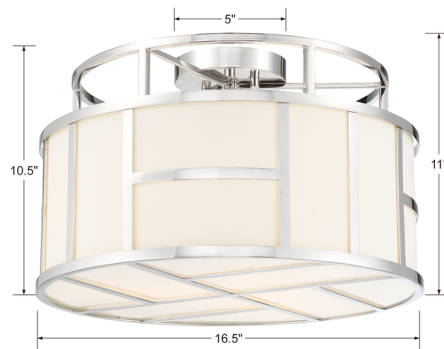

CLICK TO VIEW PRODUCT

Notes: