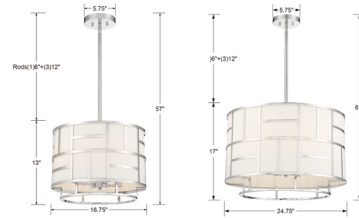

### Description

The Danielson Chandelier designed by Libby Langdon will light up your space with a modern flare that diffuses a warm glow that is both elegant and dramatic. The classic drum shade on this chandelier features a White textured silk surrounded by a steel geometric frame finished in Polished Nickel or Vibrant Gold. Available in two sizes. Includes one 6 inch and three 12 inch downrods. UL listed.

### Specifications

COLOR . . . . . White  
BODY FINISH . . . . . Vibrant Gold  
WATTAGE . . . . . 20W  
DIMMER . . . . . Standard 120V  
DIMENSIONS . . . . . 16.75"W x 13"H  
BULB NOT INCLUDED . . . . . 4 x B11/Candelabra (E12)/5W/120V LED  
OTHER BULB OPTIONS . . . . . 4 x B10/Candelabra (E12)/60W/120V Incandescent  
COUNTRY OF ORIGIN . . . . . China

### Technical Information

PRODUCT DIMENSIONS . . . . . Included Downrods: (1) 6" + (3) 12"

CLICK TO VIEW PRODUCT

Notes: