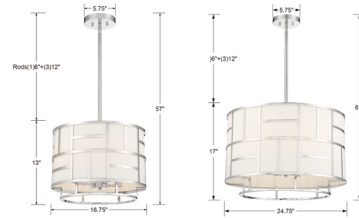

Description

The Danielson Chandelier designed by Libby Langdon will light up your space with a modern flare that diffuses a warm glow that is both elegant and dramatic. The classic drum shade on this chandelier features a White textured silk surrounded by a steel geometric frame finished in Polished Nickel or Vibrant Gold. Available in two sizes. Includes one 6 inch and three 12 inch downrods. UL listed.

Shown in vibrant gold / white

Specifications

COLOR White
BODY FINISH Vibrant Gold
WATTAGE 20W
DIMMER Standard 120V
DIMENSIONS 16.75"W x 13"H
BULB NOT INCLUDED 4 x B11/Candelabra (E12)/5W/120V LED
OTHER BULB OPTIONS 4 x B10/Candelabra (E12)/60W/120V Incandescent
COUNTRY OF ORIGIN China

Technical Information

PRODUCT DIMENSIONS Included Downrods: (1) 6" + (3) 12"

CLICK TO VIEW PRODUCT

Notes: