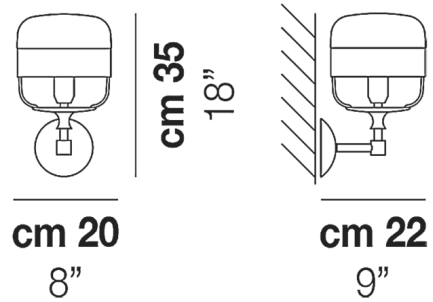

By Vistosi

Description

The Futura Wall Sconce features a balanced, symmetrical design that will complement a variety of interior styles. The cylindrical shade is constructed from a single piece of blown glass and accented by a metal band around the center of the shade. The shade is supported by a bracket arm and round backplate in Matte Black finish.

Shown in matte black / amber / antique brass

Specifications

COLOR Amber / Antique Brass
BODY FINISH Matte Black
WATTAGE 60W
DIMMER Standard 120V
DIMENSIONS 8"W x 18"H x 9"D
BULB NOT INCLUDED 1 x A19/Medium (E26)/60W/120V Incandescent
OTHER BULB OPTIONS 1 x A19/Medium (E26)/120V LED