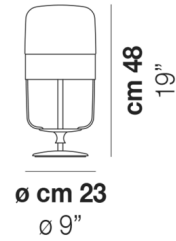

By Vistosi

Description

The Futura Table Lamp features a balanced, symmetrical design that will complement a variety of interior styles. The cylindrical shade is constructed from a single piece of blown glass and accented by a metal band around the center of the shade. On/off switch located on cord.

Shown in matte black / smoke / brown

Specifications

COLOR	Smoke / Brown
BODY FINISH	Matte Black
WATTAGE	60W
DIMMER	N/A
DIMENSIONS	8"W x 11"H
BULB NOT INCLUDED	1 x A19/Medium (E26)/60W/120V Incandescent
OTHER BULB OPTIONS	1 x A19/Medium (E26)/120V LED