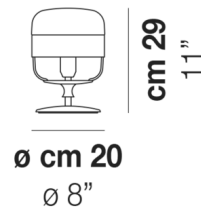

By Vistosi

Description

The Futura Table Lamp features a balanced, symmetrical design that will complement a variety of interior styles. The cylindrical shade is constructed from a single piece of blown glass and accented by a metal band around the center of the shade. On/off switch located on cord.

Shown in matte black / smoke / brown

Specifications

COLOR	Smoke / Brown
BODY FINISH	Matte Black
WATTAGE	60W
DIMMER	N/A
DIMENSIONS	8"W x 11"H
BULB NOT INCLUDED	1 x A19/Medium (E26)/60W/120V Incandescent
OTHER BULB OPTIONS	1 x A19/Medium (E26)/120V LED