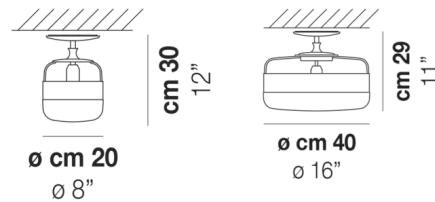

Shown in matte black / amber / antique brass

Specifications

COLOR Amber / Antique Brass
BODY FINISH Matte Black
WATTAGE 60W
DIMMER Standard 120V
DIMENSIONS 16"W x 11"H
BULB NOT INCLUDED 1 x A19/Medium (E26)/60W/120V Incandescent
OTHER BULB OPTIONS 1 x A19/Medium (E26)/120V LED