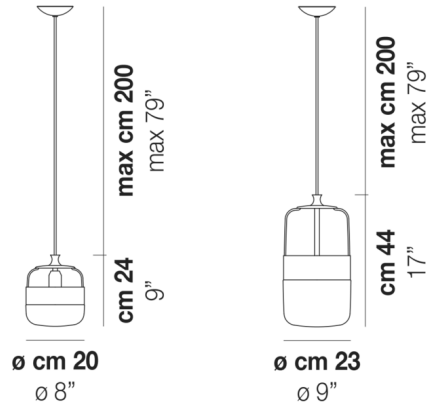

Shown in matte black / white / matte black

Specifications

COLOR White / Matte Black
BODY FINISH Matte Black
WATTAGE 60W
DIMMER Standard 120V
DIMENSIONS 8"W x 9"H
BULB NOT INCLUDED 1 x A19/Medium (E26)/60W/120V Incandescent
OTHER BULB OPTIONS 1 x A19/Medium (E26)/120V LED

Technical Information

PRODUCT DIMENSIONS Canopy: 5" diameter

CLICK TO VIEW PRODUCT

Notes: