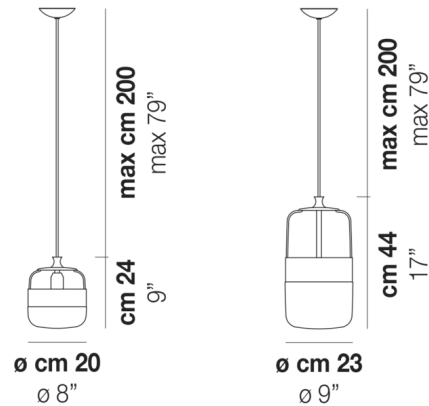

Shown in matte black / white / matte black

Specifications

COLOR White / Matte Black
 BODY FINISH Matte Black
 WATTAGE 60W
 DIMMER Standard 120V
 DIMENSIONS 8"W x 9"H
 BULB NOT INCLUDED 1 x A19/Medium (E26)/60W/120V Incandescent
 OTHER BULB OPTIONS 1 x A19/Medium (E26)/120V LED

Technical Information

PRODUCT DIMENSIONS Canopy: 5" diameter

CLICK TO VIEW PRODUCT

Notes: