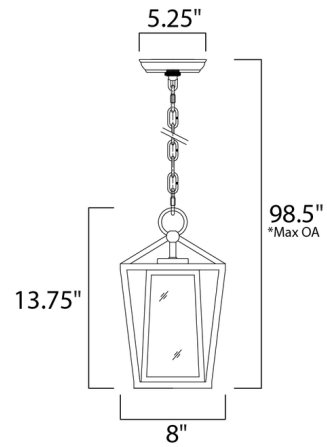

Description

Artisan Outdoor Pendant features a frame inside a frame design, perfect for any exterior space. Durable stainless steel is finished in Black that supports an inner frame of Clear glass panels for a crisp, clean appearance. Comes with 7 feet of chain to customize length. Damp location rated. UL listed.

Shown in black / clear

Specifications

COLOR	Clear
BODY FINISH	Black
WATTAGE	60W
DIMMER	Standard 120V
DIMENSIONS	13.75"W x 13.75"H x 8"D
BULB NOT INCLUDED	1 x Edison/Medium (E26)/60W/120V Incandescent

CLICK TO VIEW PRODUCT