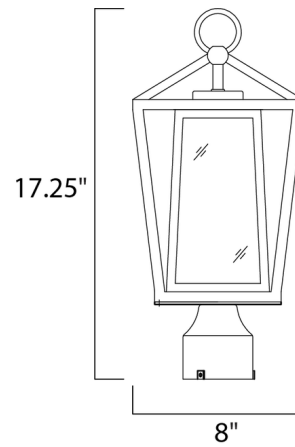

Description

Artisan Outdoor Post Light features a frame inside a frame design, perfect for any exterior space. Durable stainless steel is finished in Black that supports an inner frame of Clear glass panels for a crisp, clean appearance. Note: Post sold separately.

Shown in black / clear

Specifications

COLOR	Clear
BODY FINISH	Black
WATTAGE	60W
DIMMER	Standard 120V
DIMENSIONS	8"W x 17.25"H
BULB NOT INCLUDED	1 x Edison/Medium (E26)/60W/120V Incandescent

CLICK TO VIEW PRODUCT