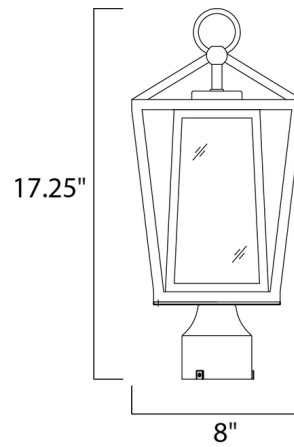

### Description

Artisan Outdoor Post Light features a frame inside a frame design, perfect for any exterior space. Durable stainless steel is finished in Black that supports an inner frame of Clear glass panels for a crisp, clean appearance. Note: Post sold separately.

### Specifications

COLOR	Clear
BODY FINISH	Black
WATTAGE	60W
DIMMER	Standard 120V
DIMENSIONS	8"W x 17.25"H
BULB NOT INCLUDED	1 x Edison/Medium (E26)/60W/120V Incandescent

CLICK TO VIEW PRODUCT

Notes: