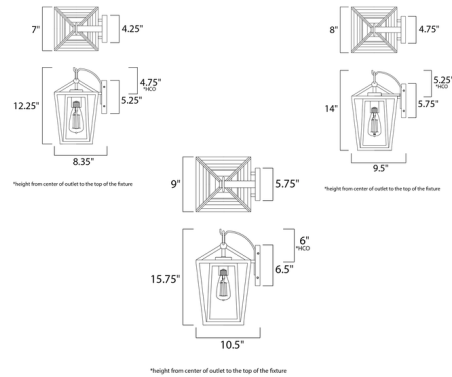

Description

Artisan Outdoor Wall Light features a frame inside a frame design, perfect for any exterior space. Durable stainless steel is finished in Black that supports an inner frame of Clear glass panels for a crisp, clean appearance. Available in small, medium, and large sizes. Wet location rated. UL listed.

Shown in black / clear

Specifications

COLOR	Clear
BODY FINISH	Black
WATTAGE	60W
DIMMER	Standard 120V
DIMENSIONS	7"W x 12.25"H x 8.35"D
BULB NOT INCLUDED	1 x Edison/Medium (E26)/60W/120V Incandescent

CLICK TO VIEW PRODUCT