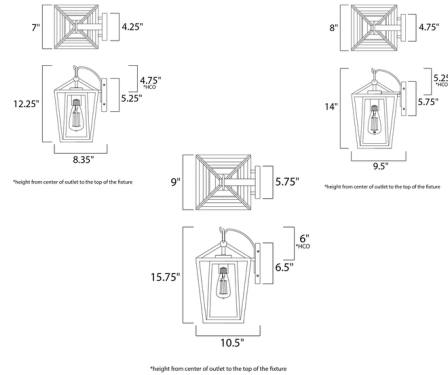

Description

Artisan Outdoor Wall Light features a frame inside a frame design, perfect for any exterior space. Durable stainless steel is finished in Black that supports an inner frame of Clear glass panels for a crisp, clean appearance. Available in small, medium, and large sizes. Wet location rated. UL listed.

Shown in black / clear

Specifications

COLOR	Clear
BODY FINISH	Black
WATTAGE	60W
DIMMER	Standard 120V
DIMENSIONS	7"W x 12.25"H x 8.35"D
BULB NOT INCLUDED	1 x Edison/Medium (E26)/60W/120V Incandescent

CLICK TO VIEW PRODUCT