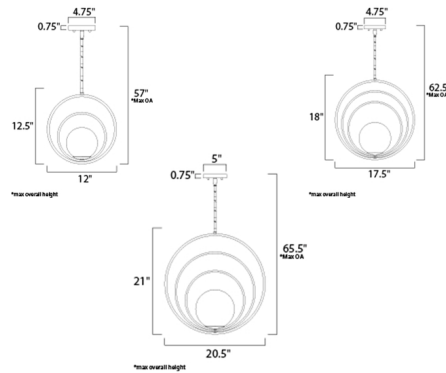

Description

Coronet Pendant is a unique piece with adjustable rings surrounding a sleek glass globe. Available with an Opal globe and a Polished Chrome or Satin Brass finish. Comes with one 6inch, two 12 inch, and one 18 inch rods to customize length. UL listed.

Shown in satin brass / opal

Specifications

COLOR Opal
 BODY FINISH Satin Brass
 WATTAGE 5W
 DIMMER Standard 120V
 DIMENSIONS 12"W x 12.5"H
 BULB NOT INCLUDED 1 x B11/Candelabra (E12)/5W/120V LED
 OTHER BULB OPTIONS 1 x B10/Candelabra (E12)/60W/120V Incandescent