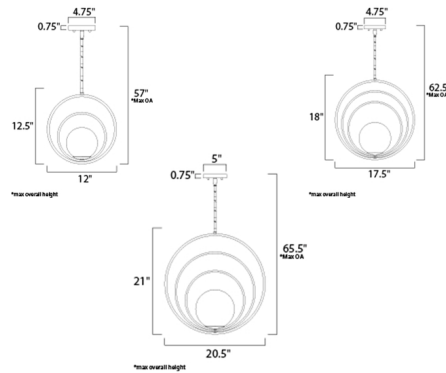

Description

Coronet Pendant is a unique piece with adjustable rings surrounding a sleek glass globe. Available with an Opal globe and a Polished Chrome or Satin Brass finish. Comes with one 6inch, two 12 inch, and one 18 inch rods to customize length. UL listed.

Shown in satin brass / opal

Specifications

COLOR Opal
BODY FINISH Satin Brass
WATTAGE 5W
DIMMER Standard 120V
DIMENSIONS 12"W x 12.5"H
BULB NOT INCLUDED 1 x B11/Candelabra (E12)/5W/120V LED
OTHER BULB OPTIONS 1 x B10/Candelabra (E12)/60W/120V Incandescent