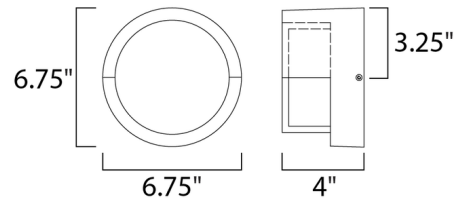

Description

Eyebrow Round Outdoor Wall Light has a simple shape, perfect for any exterior space. Clear Acrylic is frosted on the inside creating the appearance of light deep in the diffuser. Die cast aluminum body is finished in Black. Title 24 compliant. Wet location rated. UL listed.

Shown in black / frosted

Specifications

COLOR	Frosted
BODY FINISH	Black
WATTAGE	8W
DIMMER	Not Dimmable
DIMENSIONS	6.75"W x 6.75"H x 4"D
INTEGRATED LED MODULE	1 x LED/8W/120V LED

Technical Information

LAMP LIFE	35000 hours
COLOR RENDERING	90 CRI
LAMP COLOR	3000K
LUMENS/WATT	75.00
LUMINOUS FLUX	600 lumens