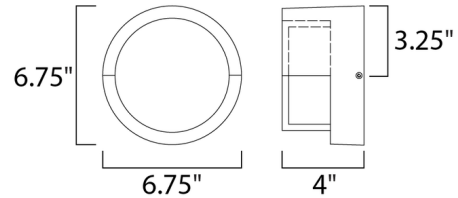

Description

Eyebrow Round Outdoor Wall Light has a simple shape, perfect for any exterior space. Clear Acrylic is frosted on the inside creating the appearance of light deep in the diffuser. Die cast aluminum body is finished in Black. Title 24 compliant. Wet location rated. UL listed.

Shown in black / frosted

Specifications

COLOR	Frosted
BODY FINISH	Black
WATTAGE	8W
DIMMER	Not Dimmable
DIMENSIONS	6.75"W x 6.75"H x 4"D
INTEGRATED LED MODULE	1 x LED/8W/120V LED

Technical Information

LAMP LIFE	35000 hours
COLOR RENDERING	90 CRI
LAMP COLOR	3000K
LUMENS/WATT	75.00
LUMINOUS FLUX	600 lumens