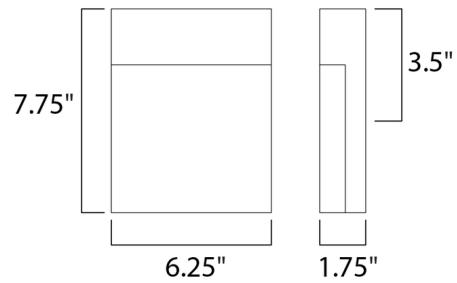

Description

Eyebrow Outdoor Wall Light has a simple shape, perfect for any exterior space. Clear Acrylic is frosted on the inside creating the appearance of light deep in the diffuser. Die cast aluminum body is finished in Black. ADA compliant. Title 24 compliant. Wet location rated. UL listed.

Shown in black / frosted

Specifications

COLOR	Frosted
BODY FINISH	Black
WATTAGE	8W
DIMMER	Not Dimmable
DIMENSIONS	6.25"W x 7.75"H x 1.75"D
INTEGRATED LED MODULE	1 x LED/8W/120V LED

Technical Information

LAMP LIFE	35000 hours
COLOR RENDERING	80 CRI
LAMP COLOR	3000K
LUMENS/WATT	100.00
LUMINOUS FLUX	800 lumens