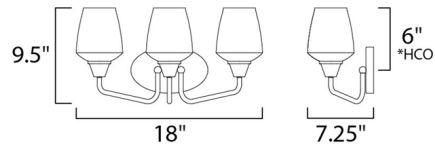

Description

Goblet Bathroom Vanity Light is simple yet elegant, with two-toned frames holding Clear glass. Inspired by stemware for a tailored profile, this piece is perfect in any style bathroom. Available in Antique Brass with Bronze or Satin Nickel with Black finish in 3 and 4 light options. Use with a variety of 60 watt medium base bulbs to change up the look. Damp location rated. UL listed.

Shown in satin nickel / clear

Specifications

COLOR	Clear
BODY FINISH	Satin Nickel
WATTAGE	129W
DIMMER	Standard 120V
DIMENSIONS	18"W x 9.5"H x 7.25"D
BULB NOT INCLUDED	3 x A19/Medium (E26)/43W/120V Incandescent