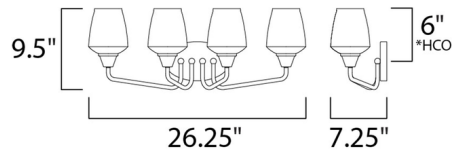

Description

Goblet Bathroom Vanity Light is simple yet elegant, with two-toned frames holding Clear glass. Inspired by stemware for a tailored profile, this piece is perfect in any style bathroom. Available in Antique Brass with Bronze or Satin Nickel with Black finish in 3 and 4 light options. Use with a variety of 60 watt medium base bulbs to change up the look. Damp location rated. UL listed.

Shown in satin nickel / clear

Specifications

COLOR	Clear
BODY FINISH	Satin Nickel
WATTAGE	129W
DIMMER	Standard 120V
DIMENSIONS	18"W x 9.5"H x 7.25"D
BULB NOT INCLUDED	3 x A19/Medium (E26)/43W/120V Incandescent