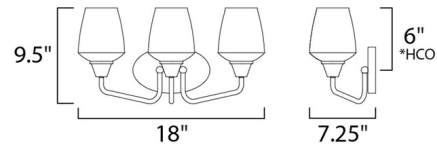

Description

Goblet Bathroom Vanity Light is simple yet elegant, with two-toned frames holding Clear glass. Inspired by stemware for a tailored profile, this piece is perfect in any style bathroom. Available in Antique Brass with Bronze or Satin Nickel with Black finish in 3 and 4 light options. Use with a variety of 60 watt medium base bulbs to change up the look. Damp location rated. UL listed.

Shown in satin nickel / clear

Specifications

COLOR Clear
BODY FINISH Satin Nickel
WATTAGE 129W
DIMMER Standard 120V
DIMENSIONS 18"W x 9.5"H x 7.25"D
BULB NOT INCLUDED 3 x A19/Medium (E26)/43W/120V Incandescent