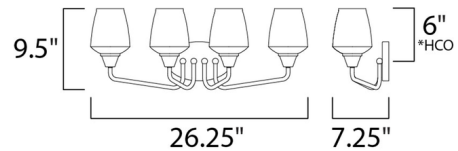

Description

Goblet Bathroom Vanity Light is simple yet elegant, with two-toned frames holding Clear glass. Inspired by stemware for a tailored profile, this piece is perfect in any style bathroom. Available in Antique Brass with Bronze or Satin Nickel with Black finish in 3 and 4 light options. Use with a variety of 60 watt medium base bulbs to change up the look. Damp location rated. UL listed.

Shown in satin nickel / clear

Specifications

COLOR Clear
BODY FINISH Satin Nickel
WATTAGE 129W
DIMMER Standard 120V
DIMENSIONS 18"W x 9.5"H x 7.25"D
BULB NOT INCLUDED 3 x A19/Medium (E26)/43W/120V Incandescent