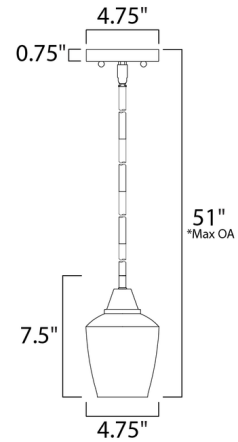

By Maxim Lighting

Description

Goblet Mini Pendant is simple yet elegant, with two-toned frames holding Clear glass. Inspired by stemware for a tailored profile, this piece is perfect in any room of your home. UL listed.

Specifications

COLOR Clear
BODY FINISH Antique Brass
WATTAGE 60W
DIMMER Standard 120V
DIMENSIONS 4.75"W x 7.5"H
BULB NOT INCLUDED 1 x Edison/Medium (E26)/60W/120V Incandescent

Shown in antique brass / clear