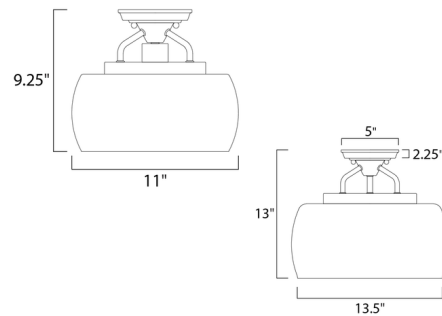

Description

Goblet Semi Flush Ceiling Light is simple yet elegant, with two-toned frames holding Clear glass. Inspired by stemware for a tailored profile, this piece is perfect in any room of your home. Available in Antique Brass with Bronze or Satin Nickel with Black finish in small and large sizes. UL listed.

Shown in satin nickel / clear

Specifications

COLOR Clear
BODY FINISH Satin Nickel
WATTAGE 43W
DIMMER Standard 120V
DIMENSIONS 11"W x 9.25"H
BULB NOT INCLUDED 1 x A19/Medium (E26)/43W/120V Incandescent

CLICK TO VIEW PRODUCT