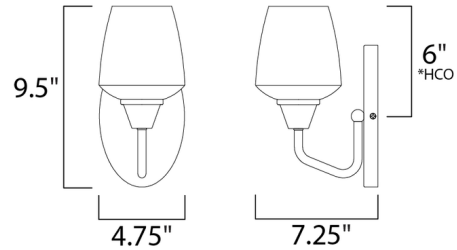

Description

The Goblet Wall Light is simple yet elegant, with a two-toned frame holding Clear glass. Inspired by stemware for a tailored profile, this piece is perfect in any room of your home. Damp location rated. UL listed

Shown in antique brass / clear

Specifications

COLOR Clear
BODY FINISH Antique Brass
WATTAGE 43W
DIMMER Standard 120V
DIMENSIONS 4.75"W x 9.5"H x 7.25"D
BULB NOT INCLUDED 1 x A19/Medium (E26)/43W/120V Incandescent