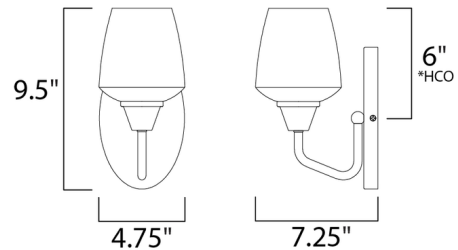

Description

The Goblet Wall Light is simple yet elegant, with a two-toned frame holding Clear glass. Inspired by stemware for a tailored profile, this piece is perfect in any room of your home. Damp location rated. UL listed

Shown in antique brass / clear

Specifications

COLOR	Clear
BODY FINISH	Antique Brass
WATTAGE	43W
DIMMER	Standard 120V
DIMENSIONS	4.75"W x 9.5"H x 7.25"D
BULB NOT INCLUDED	1 x A19/Medium (E26)/43W/120V Incandescent