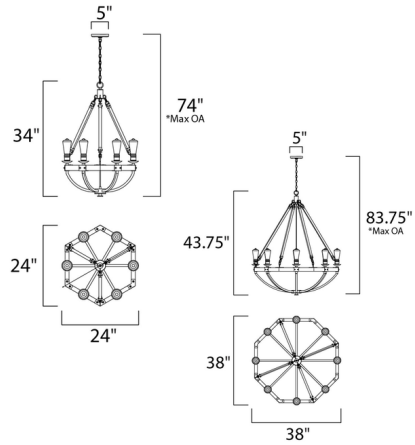

CLICK TO VIEW PRODUCT

Notes: