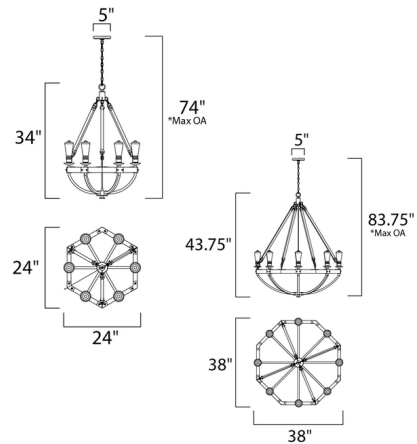

CLICK TO VIEW PRODUCT

Notes: