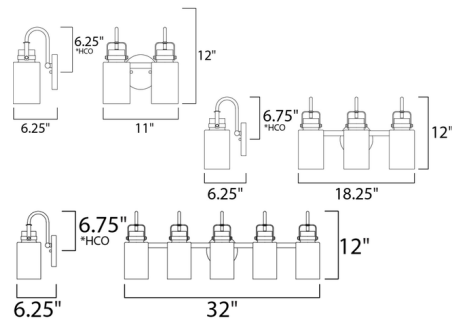

Shown in bronze / clear

Specifications

COLOR	Clear
BODY FINISH	Bronze
WATTAGE	120W
DIMMER	Standard 120V
DIMENSIONS	11"W x 12"H x 6.25"D
BULB NOT INCLUDED	2 x Edison/Medium (E26)/60W/120V Incandescent

CLICK TO VIEW PRODUCT