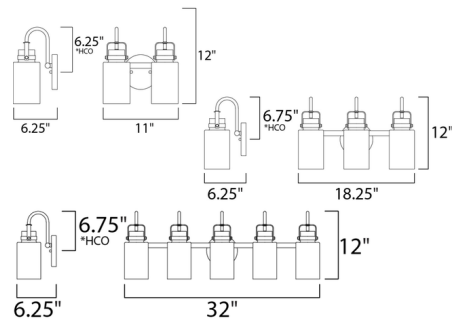

Shown in bronze / clear

Specifications

COLOR	Clear
BODY FINISH	Bronze
WATTAGE	120W
DIMMER	Standard 120V
DIMENSIONS	11\"W x 12\"H x 6.25\"D
BULB NOT INCLUDED	2 x Edison/Medium (E26)/60W/120V Incandescent