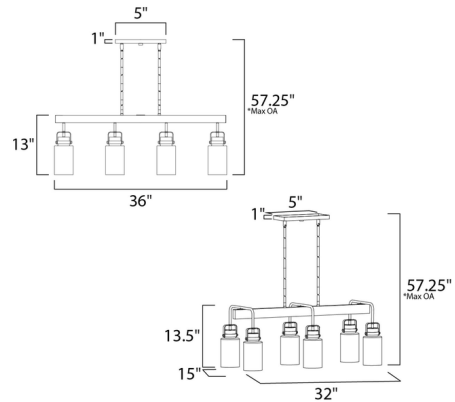

Description

Magnolia Linear Pendant is a modern farmhouse design with a vintage look that is perfect in any room of your home. A minimalistic frame in Bronze is highlighted with Gold and cradles Clear mason jar shaped glass. Available in small and large sizes. May us 60 watt max medium base bulbs to create your own unique look. Comes with one 3 inch and three 12 inch downrods to customize length. UL listed.

Shown in bronze / clear

Specifications

COLOR Clear
BODY FINISH Bronze
WATTAGE 240W
DIMMER Standard 120V
DIMENSIONS 36"L x 5"W x 13"H
BULB NOT INCLUDED 4 x Edison/Medium (E26)/60W/120V Incandescent

CLICK TO VIEW PRODUCT